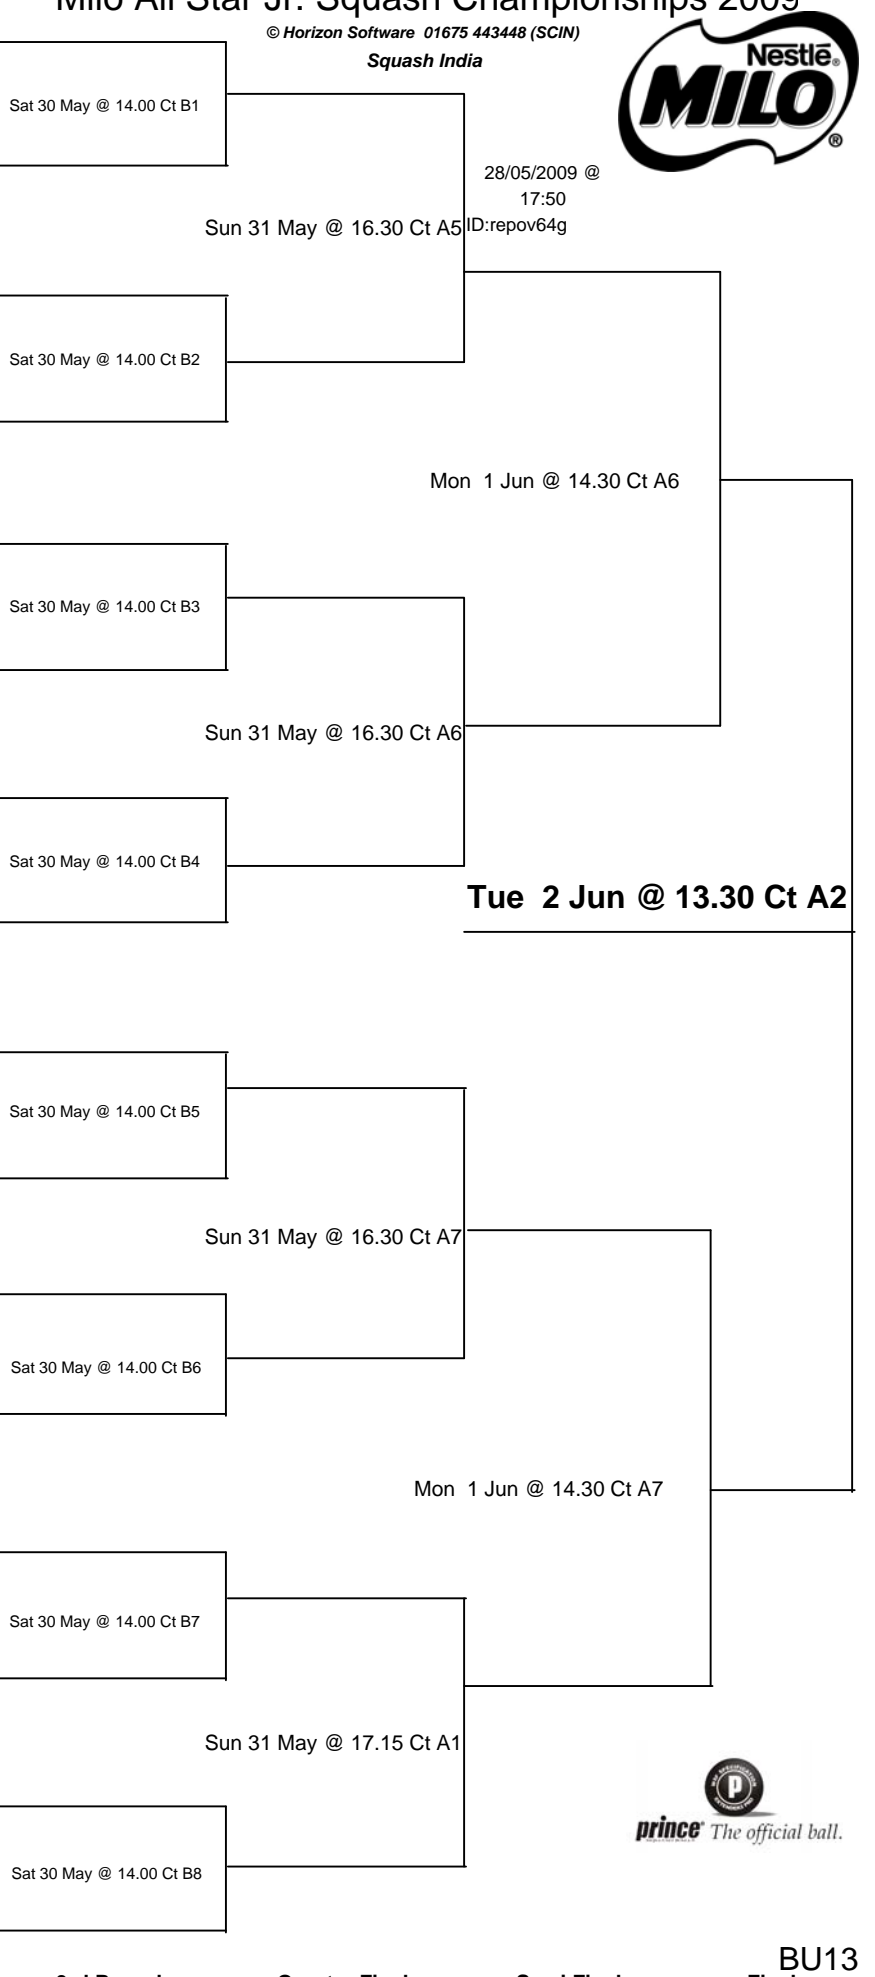

4th Round

1* MOHD SYAFIQ KAMAL {FT} 1* MOHD SYAFIQ KAMAL

Milo All Star Jr. Squash Championships 2009

© Horizon Software 01675 443448 (SCIN)

Squash India

Bye	
DANIEL POH {NS}	Fri 29 May @ 09.00 Ct B1 YU XUAN CHEAH
YU XUAN CHEAH {SEL}	Walkover
Bye	
MUDIT PANT {IND}	MUDIT PANT
WEI HENG MONG {SEL}	Fri 29 May @ 09.00 Ct B2 AGUNG WILANT
AGUNG WILANT {INA}	11-0 11-1 11-1
CLIFFORD FOO {SEL}	CLIFFORD FOO
M.N. TASTAFYAN {INA}	11-9 11-8 11-9
RISHIDEV ASHOKAN {IND}	Fri 29 May @ 09.00 Ct B3 RISHIDEV ASHOKAN
QIAN CHERN ONG {SEL}	Walkover
KEH KENT JOEL NG {SEL}	YU WAI HO
YU WAI HO {FT}	Walkover
MOHD SYAFIQ SYARQAWI HUSSIN {TGG}	Fri 29 May @ 09.00 Ct B4 5/8* ROSHAN KUMARAKANNAN
5/8* ROSHAN KUMARAKANNAN {IND}	Walkover
5/8* NISHAN RAVI NEKOO {FT}	JOHAN ARIEFF MUHD. JAMAL
JOHAN ARIEFF MUHD. JAMAL {SEL}	Walkover
MOHD AQIF AMPANDI {FT}	Fri 29 May @ 09.00 Ct B5 MOHD AQIF AMPANDI
NICHOLAS LAI {SEL}	11-0 11-0 11-0
HAZIQ DANIEL {NS}	AMIRUL IRAFAN AINUL AZAM
AMIRUL IRAFAN AINUL AZAM {SEL}	Walkover
HONG HAO NG {SEL}	Fri 29 May @ 09.00 Ct B6 BENEDICT CHAN
BENEDICT CHAN {SIN}	11-0 11-6 11-2
RYAN LIM {NS}	RYAN LIM
SHAMEEL SUHAIL {SEL}	Walkover
CHI HOE HUI {SEL}	Fri 29 May @ 09.00 Ct B7 VIRAJ NADKARNI
VIRAJ NADKARNI {IND}	11-0 11-0 11-0
SCOTT GALLOWAY {NZL}	SCOTT GALLOWAY
RUWEESHA JAYAWARDENA {SRI}	11-5 11-2 11-5
WEN HONG LIEW {SEL}	Fri 29 May @ 09.00 Ct B8 3/4* SANDEEP RAMACHANDRAN
3/4* SANDEEP RAMACHANDRAN {IND}	11-2 11-4 11-0
3/4* TI LUUN DARREN CHAN {PHG}	3/4* TI LUUN DARREN CHAN
Bye	
ALWIN CHAI {SEL}	Fri 29 May @ 09.00 Ct B9 ALWIN CHAI
ROHAN TOOLE {AUS}	11-13 11-5 11-8 13-11
ROBBY ADHITAMA {INA}	ROBBY ADHITAMA
ZHENG HON ALEXANDER LOW {SEL}	11-3 11-0 11-1
SRI TANESH {SEL}	Fri 29 May @ 09.00 Ct B10 SRI TANESH
VIRAJ SHAH {IND}	11-0 11-0 11-0
YU MING HUANG {FT}	YU MING HUANG
LEE REN JET {SEL}	11-2 11-6 11-5
ABU DZAR SAMSUL {JB}	Fri 29 May @ 09.30 Ct B1 JUN ONN HIEW
JUN ONN HIEW {SEL}	Walkover
VELAVAN SENTHILKUMAR {IND}	JUNKI YOSHIDA
JUNKI YOSHIDA {JPN}	11-3 11-3 11-3
TSUN HEI YUEN {HKG}	Fri 29 May @ 09.30 Ct B2 5/8* EAIN YOW NG
5/8* EAIN YOW NG {FT}	11-8 9-11 11-4 11-9
5/8* NICHOLAS TAN {SEL}	5/8* NICHOLAS TAN
MARCUS SIM {SWK}	11-8 11-6 11-8
KARAN KOCHHAR {IND}	Fri 29 May @ 09.30 Ct B3 KARAN KOCHHAR
MING JEN FONG {PRK}	11-2 8-11 11-7 11-6
SURAJ CHANDER {SEL}	SURAJ CHANDER
ALAKH VASANTBHAI MANGROLIA {IND}	11-5 11-9 11-9
NOR HAKIMI AHMAD SABRI {SEL}	Fri 29 May @ 09.30 Ct B4 NOR HAKIMI AHMAD SABRI
ZHOU YING CHU {SEL}	11-1 11-2 11-1
WIN KIT LAI {SBH}	WIN KIT LAI
YOHAN DARIUS PANDOLE {IND}	11-9 6-11 11-5 11-7
IRFAN HAKIM {NS}	Fri 29 May @ 09.30 Ct B5 IRFAN HAKIM
GUANG ZONG LEE {SEL}	11-2 11-2 11-3
MADAV NAIR {SEL}	MADAV NAIR
RAHUL DE SILVA {SRI}	11-3 11-7 11-5
Bye	Fri 29 May @ 09.30 Ct B6 2* RYAN PASQUAL
2* RYAN PASQUAL {PEN}	